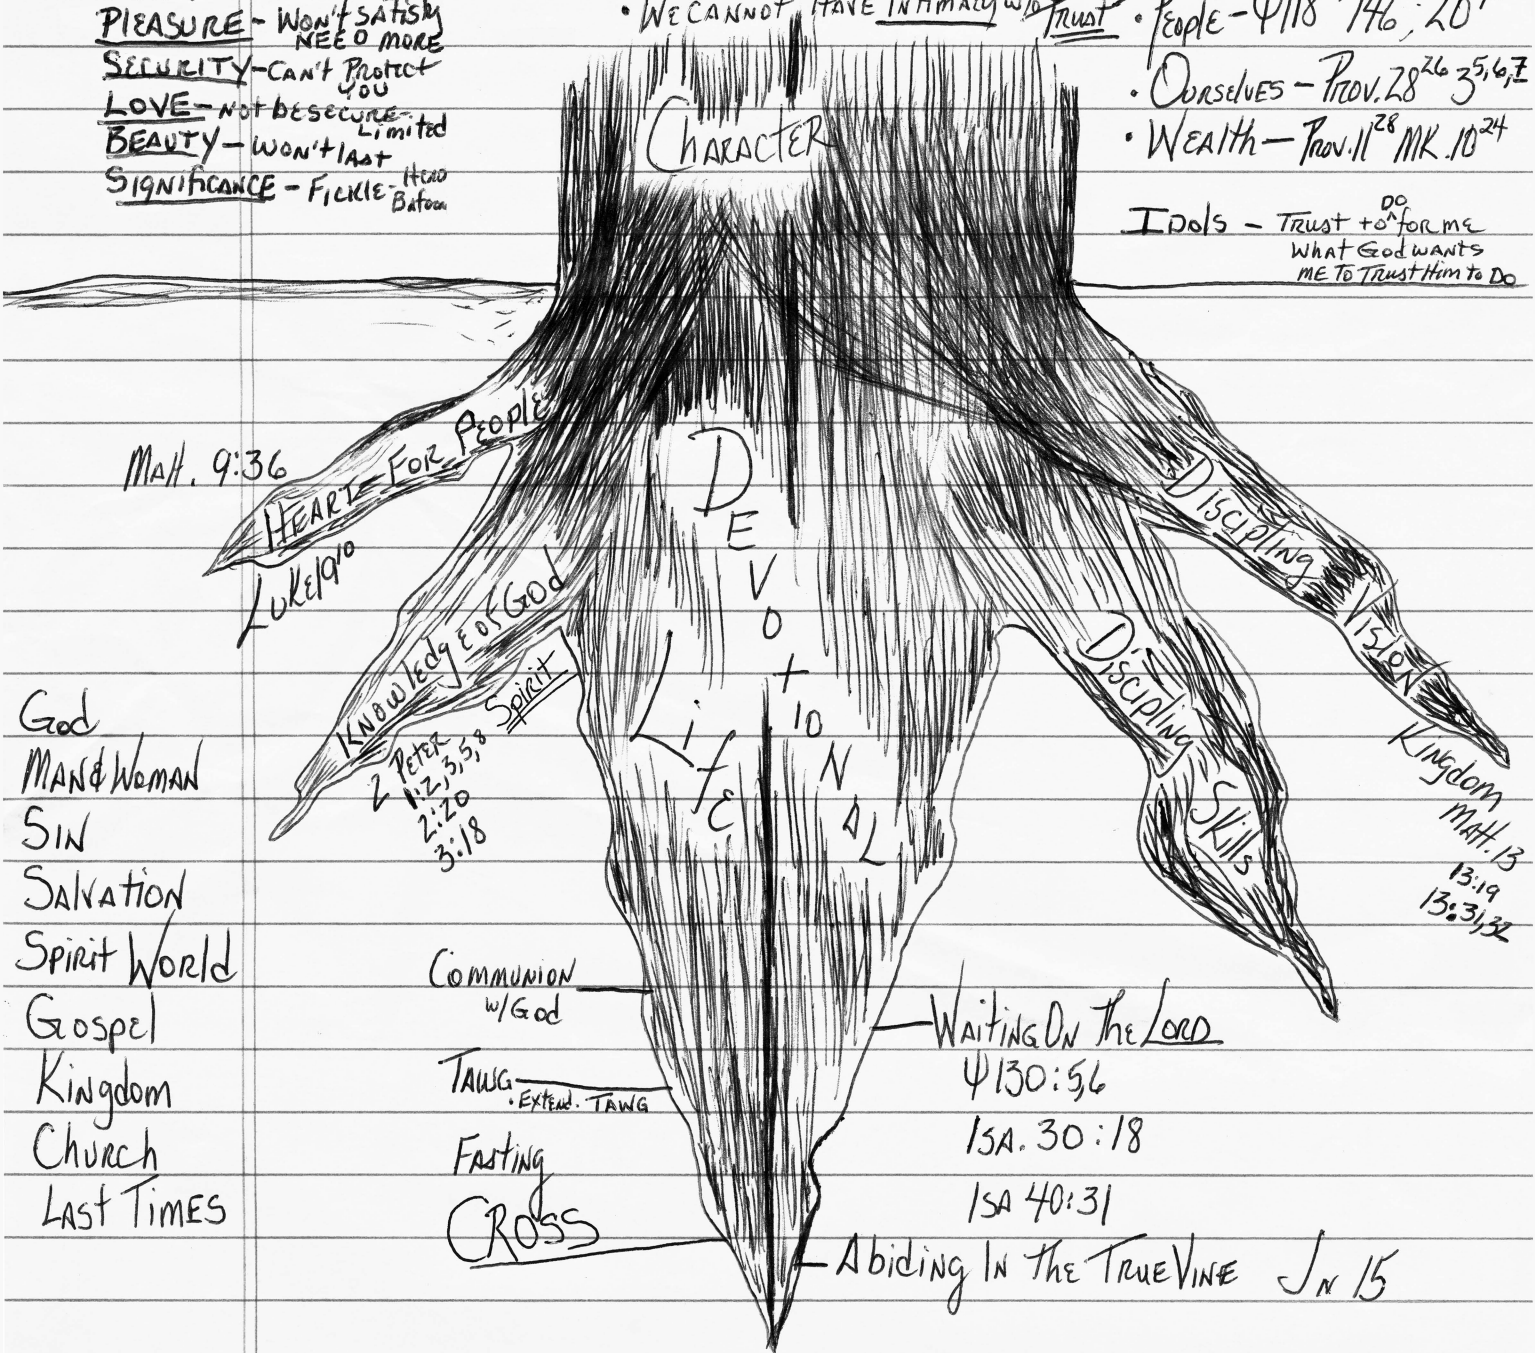

2 SAM 23²

A Vision of Laboring for A Lifetime

JER. 17:7-8

ER. 17⁷⁻⁸

Idols:

COUNTERFEIT:

- PLEASURE - WON'T SATISFY NEED MORE
- SECURITY - CAN'T PROTECT YOU
- LOVE - NOT BE SECURE LIMITED
- BEAUTY - WON'T LAST
- SIGNIFICANCE - FICKLE HEAD BATH

Trust

- Points to where our confidence is
- DELIVERANCE something of VALUE INTO THE CARE OF ANOTHER PERSON
- BE SUBMITTED TO ANOTHER PERSON TO GAIN THE BENEFIT OF THEIR STRENGTHS
- TO WHAT EXTENT ARE WE TRUSTING GOD? JER 17:5-6
- WE CANNOT HAVE INTIMACY w/ TRUST

- People - Psa 118⁸⁹, 146³, 20⁷
- Ourselves - Prov. 28²⁶, 35^{6,7}
- Wealth - Prov. 11²⁸, MK. 10²⁴

Idols - Trust +^{DO} for me
WHAT GOD WANTS
ME TO TRUST HIM TO DO

- God
- MAN & WOMAN
- SIN
- SALVATION
- Spirit World
- Gospel
- Kingdom
- Church
- LAST TIMES